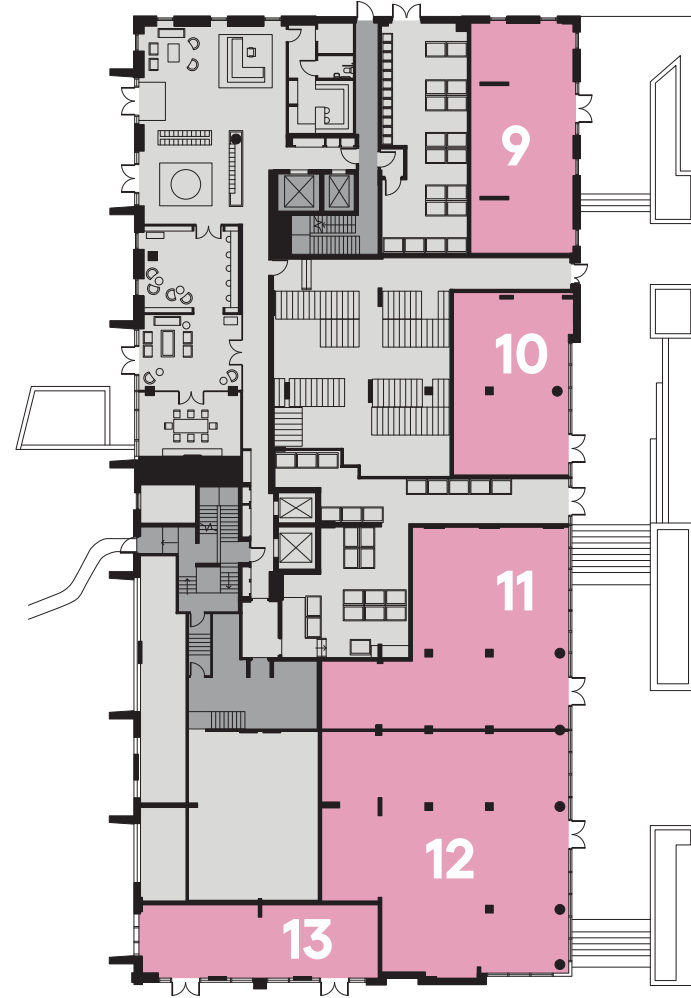

NW07

Ground

Unit	sqft	sqm
9	1,141	106
10	1,022	95
11	1,818	169
12	2,680	249
13	850	79

Elvin Gardens

Weaver Lane